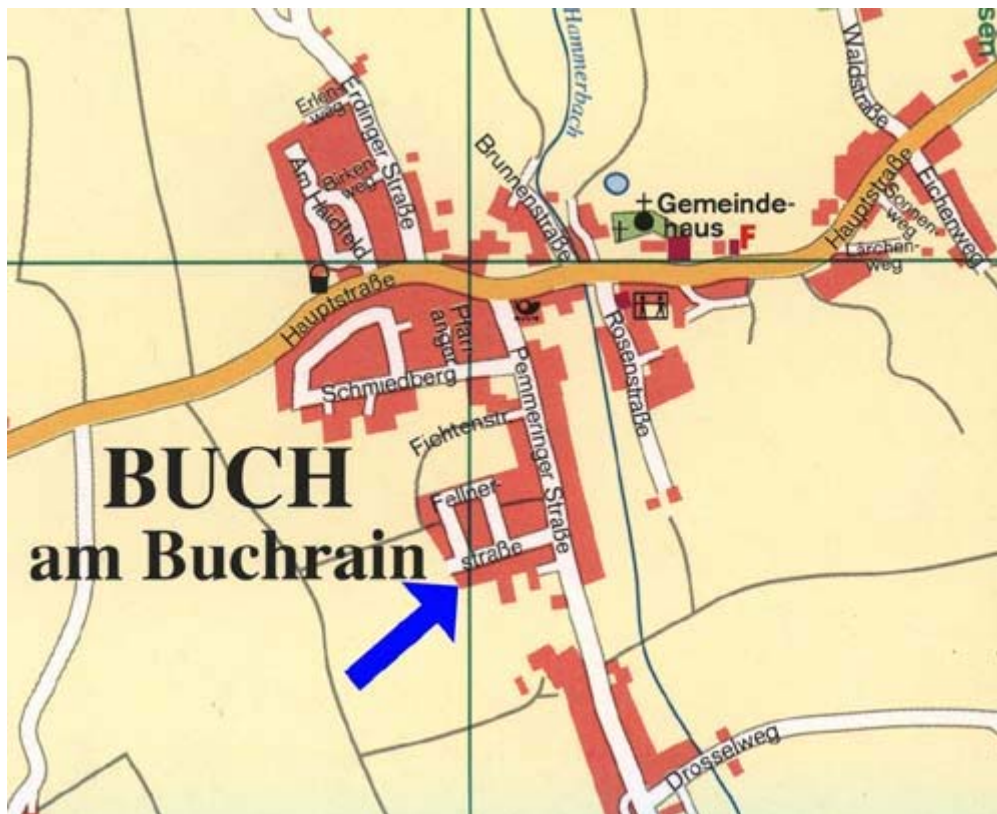

Local plan:

And your navigation system (GPS) will guide you correctly, when you fix as target waypoint the following coordinates: N(orth) 48° 12,700' ; E(ast) 011° 59,675'